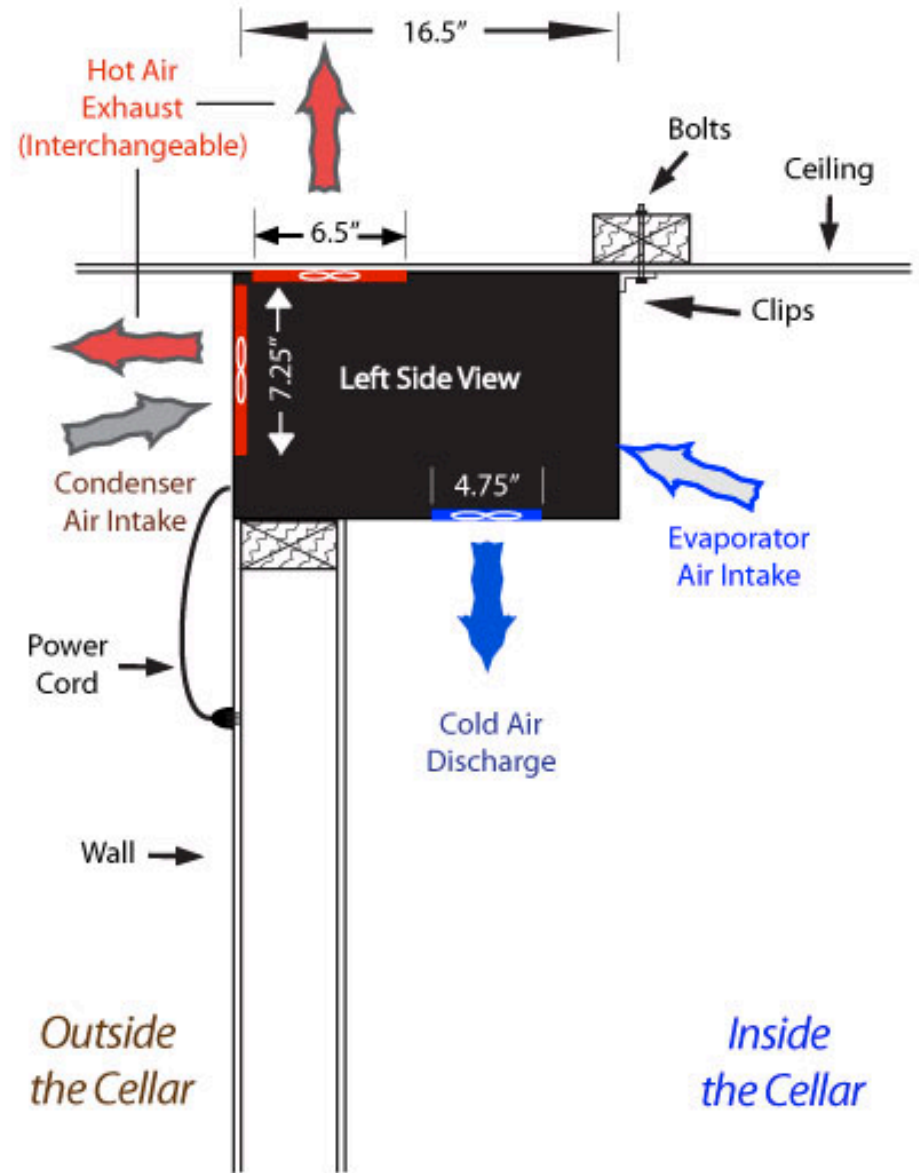

INSTALLATION INSTRUCTIONS - MOUNTING CLIPS

FRONT VIEW
Inside the Cellar

LEFT SIDE VIEW

(1) Clip locations are adjustable along the width of the cooling unit, and can be purchased from CellarPro.