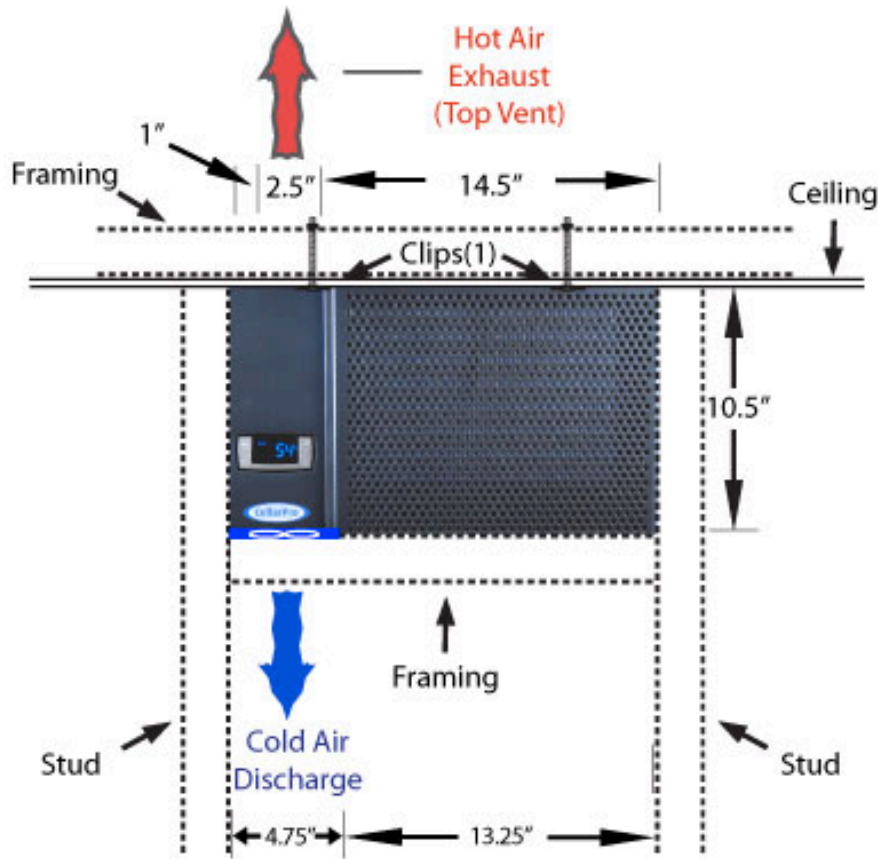

INSTALLATION INSTRUCTIONS - MOUNTING CLIPS

FRONT VIEW
Inside the Cellar

LEFT SIDE VIEW

(1) Clip locations are adjustable along the width of the cooling unit, and can be purchased from CellarPro.