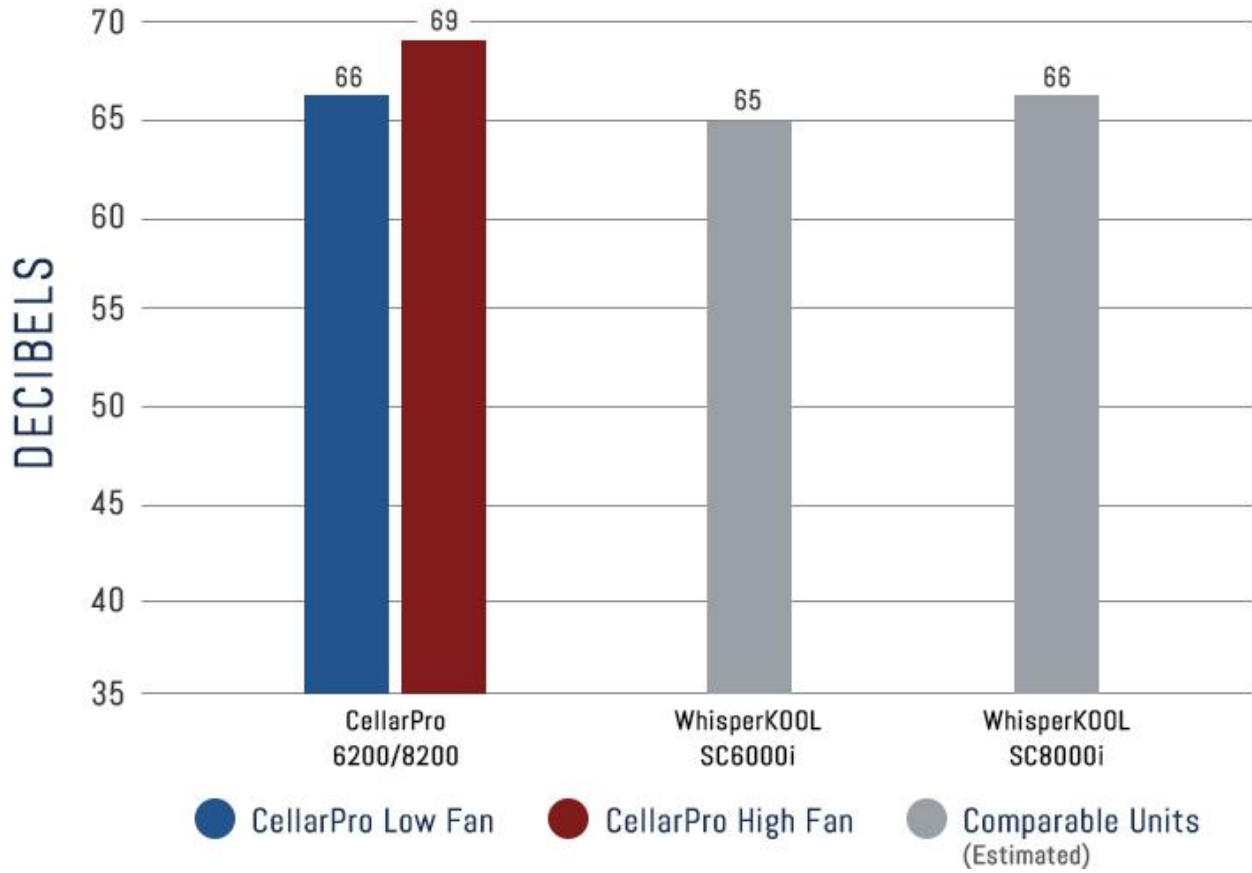

6200/8200 SOUND PERFORMANCE

At the low fan speed, CellarPro's 6200 and 8200 VS Series wine cooling units are similarly quiet and an estimated average of 3% more powerful than WhisperKOOL comparable units. With variable-speed fans in the evaporator unit, CellarPro's cooling units offer additional BTUH at a high fan speed, when hot conditions require extra cooling power.